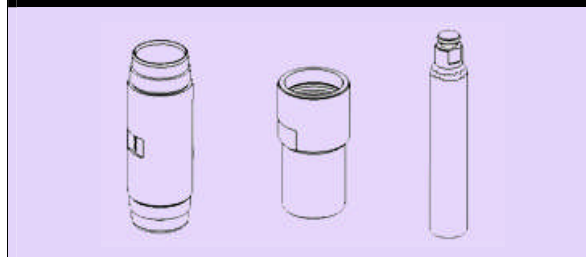

KIT CYLINDRE / CYLINDER KIT

144 220 092