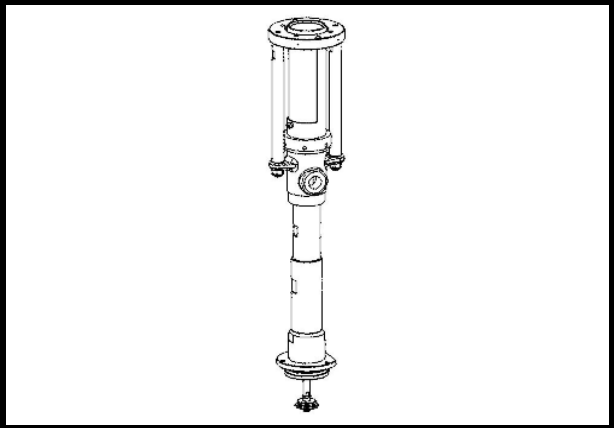

PIECES DE RECHANGE SPARE PARTS

Hydraulique à palette
Shovel fluid section

60 cc / 2.02 oz.

144 200 000

POCHETTE DE JOINTS / SEAL KIT

PTFE / PE

144 200 090

POCHETTE DE REPARATION / SERVICING KIT

144 200 091

KIT CYLINDRE / CYLINDER KIT

144 200 092

*	inclus dans la pochette de joints <i>included in the seal kit</i>
**	inclus dans le kit de réparation <i>included in the servicing kit</i>
***	inclus dans le kit cylindre <i>included in the cylinder kit</i>